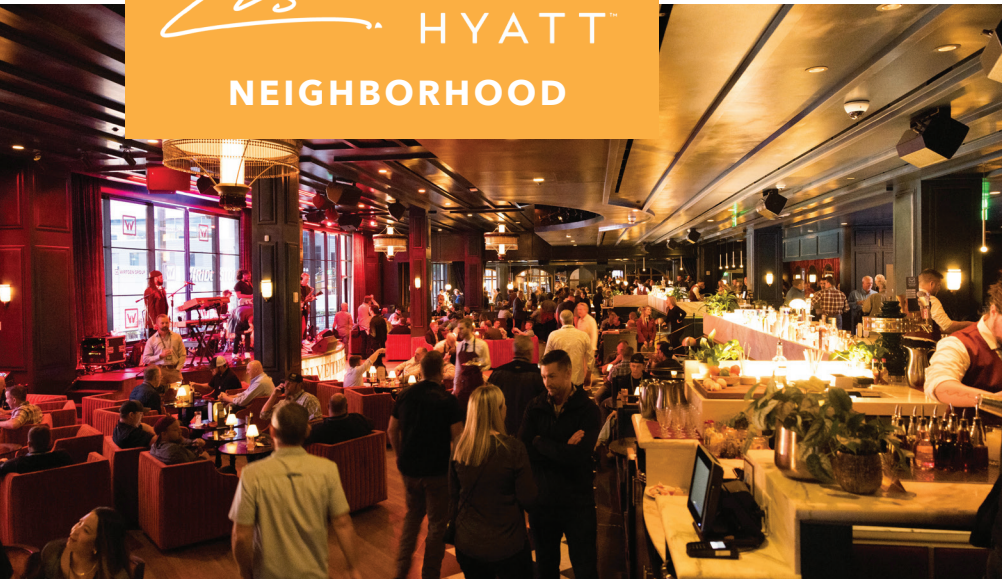

GRAND
HYATT

NEIGHBORHOOD

The Grand Hyatt Nashville is prime real estate!

Let's show that off to your guests.

MUSIC

Rudy's Jazz Room
Electric Jane
Ryman Auditorium
The Basement
TRUE Music Room
Exit Inn
Marathon Music Works
Broadway
12/30 Club

SHOP

Kittenish
Uncommon James
Blush
E. Allen
Urban Outfitters
Lucchese
Parish
Winky Lux

PLAY

Pins Mechanical
Game Terminal
Sandbar
Hi-Fi Clydes
Bridgestone Arena

EXPLORE

The Frist
Midtown
Centennial Park
The Parthenon
Marathon Village
12 South
Country Music Hall of Fame
Museum
Riverfront Park
The Gulch